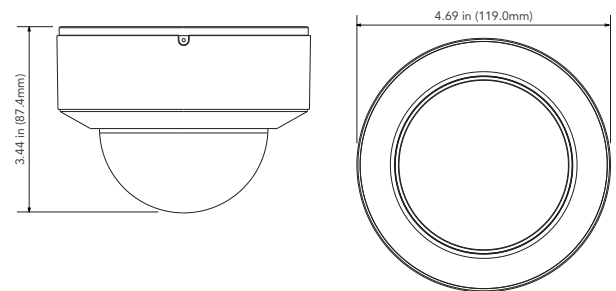

## FUNCTIONS

- 4MP H.265 Real Time Encoding
- Maximum Resolution: 2592 x 1520
- Fixed 2.8mm Lens
- Smart IR Illumination Up to 98ft(30m).
- True Day / Night
- Hardware Reset
- Built-in Micro SD Card Slot
- Supports Three Streams
- NAT/P2P Function Optional
- Video Analytics: Line Crossing, Heat Map, People / Car Counting, Facial Detection, etc.
- Supports Remote Monitoring by Smart Phones & Tablet PCs with iOS and Android OS
- IP67 Outdoor Rating
- IK10 Ingress Protection
- DC12V / PoE (802.3af) <7W

## DIMENSIONS

Unit : inch (mm)